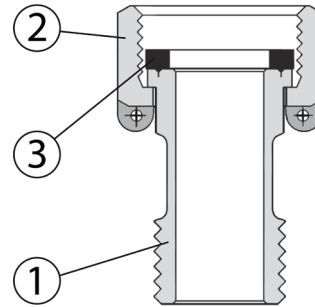

Description

The connection nut 499 RA is a accessories for water meters composed of a socket thread and a captive nut. It is packing by 2 pieces (2 fitting, 2 nuts, 2 seals).

499 RA

Threaded connection nut / Accessories for water meters

DN female	DN male	Ref.	Designation	Weight Kg
20/27	15/21	149B7126	Connection	0,136
26/34	20/27	149B7127	Connection	0,248
33/42	26/34	149B7128	Connection	0,481
40/49	33/42	149B7129	Connection	0,718
50/60	40/49	149B7130	Connection	0,990
66/76	50/60	149B7131	Connection	1,782

*Total of the bag.

Technical features

Operating temperature	Maxi. : 110°C / Min. : -20°C
Connection	Male / female
Mediums	Water

Nomenclature and materials

N°	Description	Materials	EURO	ANSI
1	Body	Brass	CW617N - EN12165	
2	Nut	Brass	CW617N - EN12165	
3	O-ring	EPDM		

Sizing

DN Nut	A	B	L
"	mm	mm	mm
20/27	37	40	45
26/34	47	50	59
33/42	47	50	62
40/49	57	60	73
50/60	67	70	82
66/76	77	80	96

The descriptions and photographs contained in this product specification sheet are supplied by way of information only and are not binding.

Socla reserves the right to carry out any technical and design improvements to its products without prior notice. Warranty : All sales and contracts for sale are expressly conditioned on the buyer's assent to Socla terms and conditions found on its website at www.socla.com. Socla hereby objects to any term, different from or additional to Socla terms, contained in any buyer communication in any form, unless agreed to in a writing signed by an officer of Socla.

A WATTS Brand

Socla sas

365 rue du Lieutenant Putier • 71530 Virey-Le-Grand • France

Tel. +33 03 85 97 42 00 • Fax +33 03 85 97 42 42

contact@wattswater.com • www.socla.com

ISO 9001 version 2015 / ISO 18001