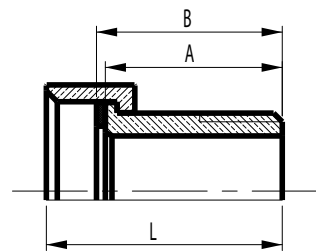

#### Nomenclature and materials

N°	Description	Materials	EURO	ANSI
1	Body	Brass	CW617N - EN12165	
2	Nut	Brass	CW617N - EN12165	
3	O-ring	EPDM		

## Sizing

DN Nut	A	B	L
"	mm	mm	mm
20/27	37	40	45
26/34	47	50	59
33/42	47	50	62
40/49	57	60	73
50/60	67	70	82
66/76	77	80	96

499 RA

The descriptions and photographs contained in this product specification sheet are supplied by way of information only and are not binding.