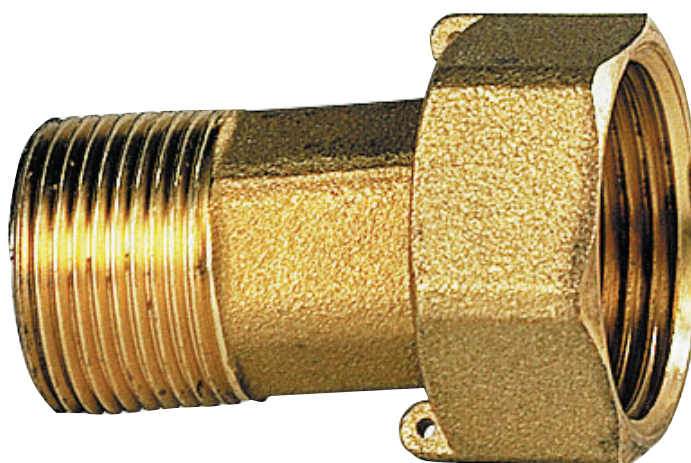

# 499 RA

Threaded connection nut  
Accessories for water meters

## Description

The connection nut 499 RA is a accessories for water meters composed of a socket thread and a captive nut. It is packing by 2 pieces (2 fitting, 2 nuts, 2 seals).

### 499 RA

Threaded connection nut / Accessories for water meters

DN female	DN male	Ref.	Designation	Weight Kg
20/27	15/21	<b>149B7126</b>	Connection	0,136
26/34	20/27	<b>149B7127</b>	Connection	0,248
33/42	26/34	<b>149B7128</b>	Connection	0,481
40/49	33/42	<b>149B7129</b>	Connection	0,718
50/60	40/49	<b>149B7130</b>	Connection	0,990
66/76	50/60	<b>149B7131</b>	Connection	1,782